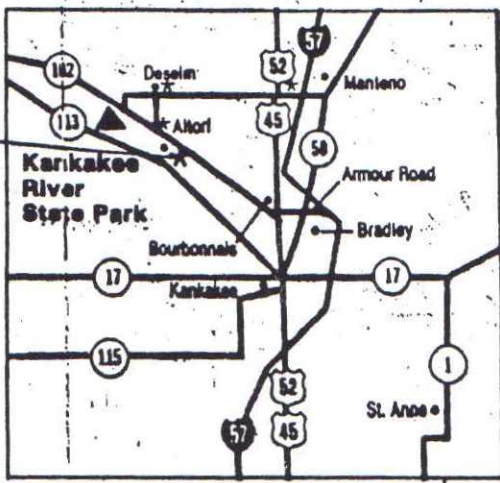

Illiana Council Camp Out at Davis Creek Group Camp

We will be here at Davis Group Camp

We will be here at Davis Group Camp

Directions to Davis Creek Youth Camp
 Take I-80 West to I-57.
 Take I-57 South to the Manteno Exit (#322).
 Go West (turn right) on 9000N 6.5 miles to 5000W (Deselm Road).
 Go South (turn left) on Deselm Road 3.3 miles to Route 102.
 Go South-East (turn left) on Route 102 2.5 miles to 3000W.
 (high tension power lines cross Route 102 at 3000W)
 There is a sign at this corner:
 "Kankakee State Park, Youth Camp, Senior Citizen Fishing".
 Go South (turn right) on 3000W.
 Follow signs in to Davis Creek Area (2 miles).

Travel time, from Lansing, IL, is approximately 1 hour.
 Sunday morning worship will be at 9:30.