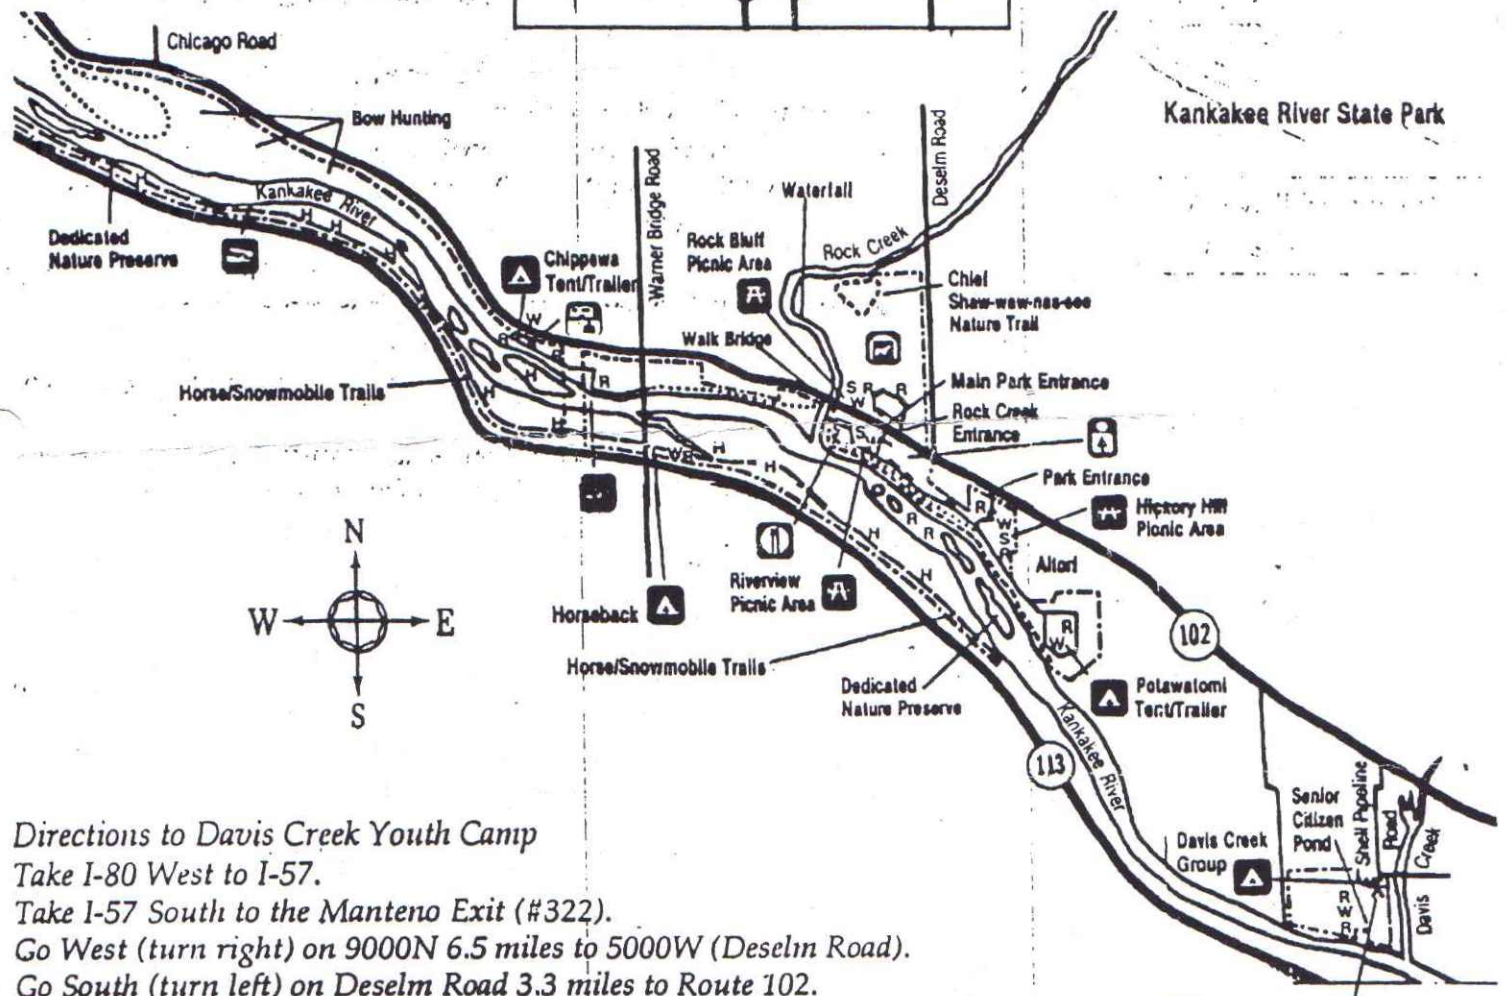

Illiana Council Camp Out at Davis Creek Group Camp

We will be here at Davis Group Camp

We will be here at Davis Group Camp

Directions to Davis Creek Youth Camp
 Take I-80 West to I-57.
 Take I-57 South to the Manteno Exit (#322).
 Go West (turn right) on 9000N 6.5 miles to 5000W (Deselm Road).
 Go South (turn left) on Deselm Road 3.3 miles to Route 102.
 Go South-East (turn left) on Route 102 2.5 miles to 3000W.
 (high tension power lines cross Route 102 at 3000W)
 There is a sign at this corner:
 "Kankakee State Park, Youth Camp, Senior Citizen Fishing".
 Go South (turn right) on 3000W.
 Follow signs in to Davis Creek Area (2 miles).

Travel time, from Lansing, IL, is approximately 1 hour.
 Sunday morning worship will be at 9:30.